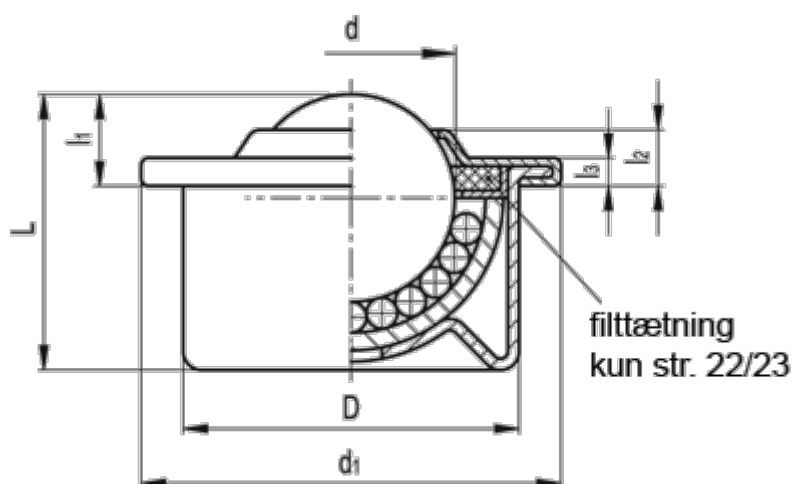

# Data Sheet

Article number: 20604022

Description: E+G Ball transfer unit  
GN 509-22-SBL

## Measures

d = 22.2

D = 36

d1 = 45

L +/-0.3 = 29.5

l1 +/-0,3 = 10.0

l2 +/-0.3 = 6

l3 = 3.0

Max load (N) = 1200

Weight (g) = 130